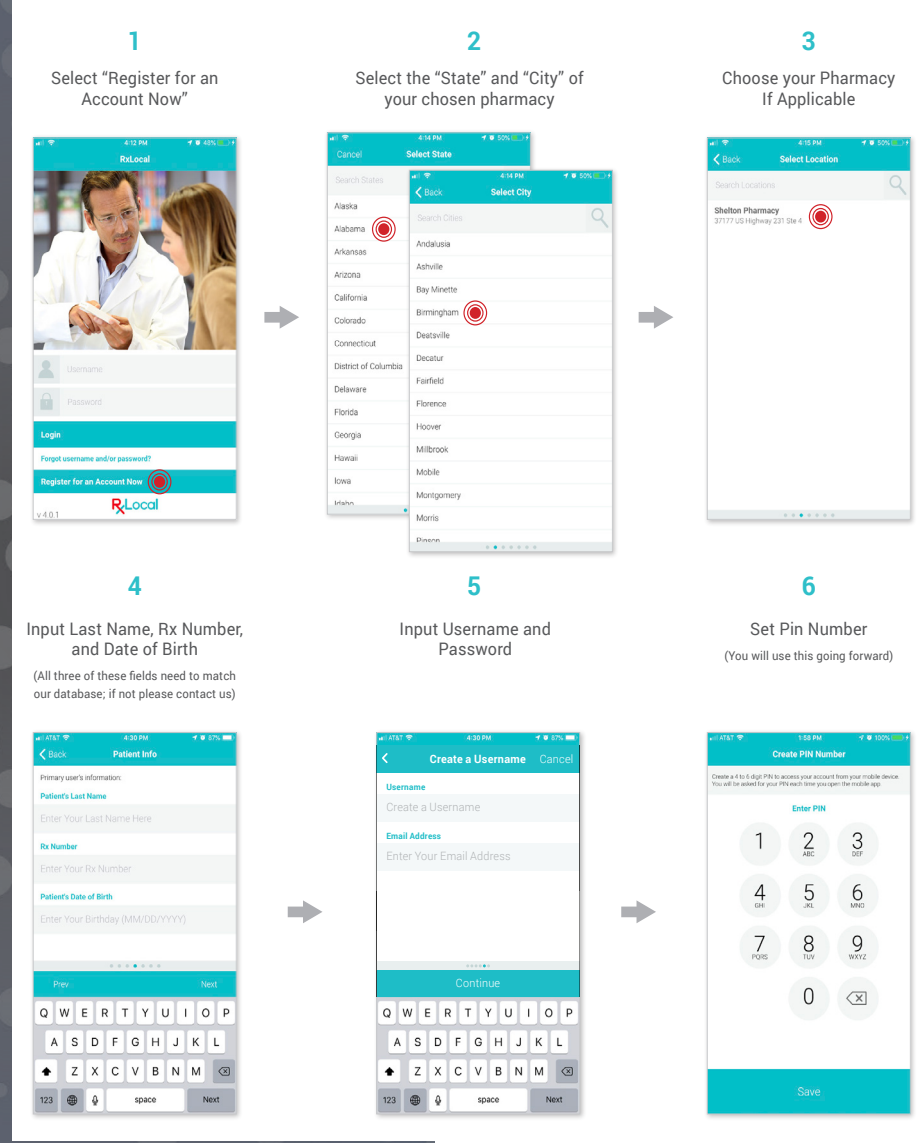

APP INSTRUCTIONS

DID YOU KNOW WE HAVE AN APP?

-  **Mobile Refills**
-  **In App Messaging**
-  **Reminders**

DOWNLOAD OUR APP TODAY!

Search **RXLOCAL**

WWW.GEMEDWARDSPHARMACY.COM